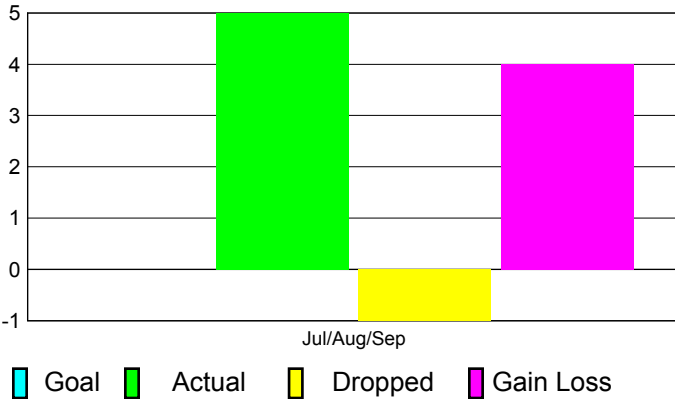

## CLUBS

**Club Results  
2012-2013**

**Clubs  
2011-2012**

Month	New Club Goal	Actual New Clubs	Actual Dropped Clubs	Gain/Loss of Clubs	Gain/Loss of Clubs
Jul/Aug/Sep		5	-1	4	0
<b>Totals</b>		<b>5</b>	<b>-1</b>	<b>4</b>	<b>0</b>

### Club Results 2012-2013

Goal, New, Dropped, Gain/Loss

### Comparison of Club Gain/Loss

Current Year Compared to the Previous Year