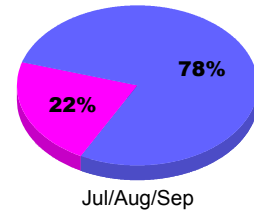

Gender Comparison 2012-2013