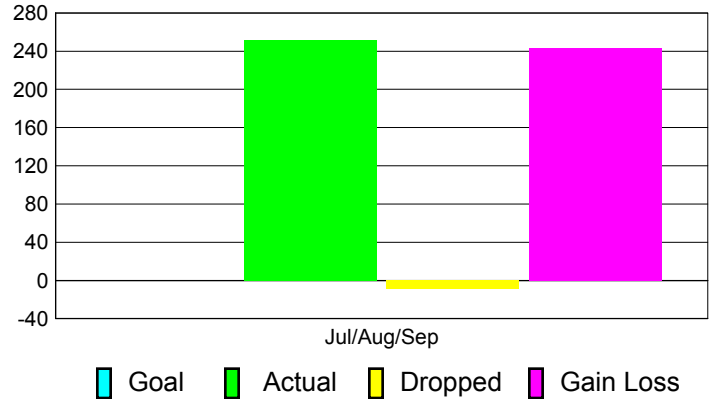

### YTD Status Quo Clubs 2012-2013

Status Quo Clubs Compared to Status Quo Members

## MEMBERSHIP

**Membership Results  
2012-2013**

**Membership  
2011-2012**

Month	Net Memb Goal	Actual New Memb	Actual Dropped Memb	Gain/Loss of Memb	Gain/Loss of Memb
Jul/Aug/Sep		252	-9	243	-11
<b>Totals</b>		<b>252</b>	<b>-9</b>	<b>243</b>	<b>-11</b>

### Membership Results 2012-2013

Goal, New, Dropped, Gain/Loss

### Comparison of Membership Gain/Loss

Current Year Compared to the Previous Year